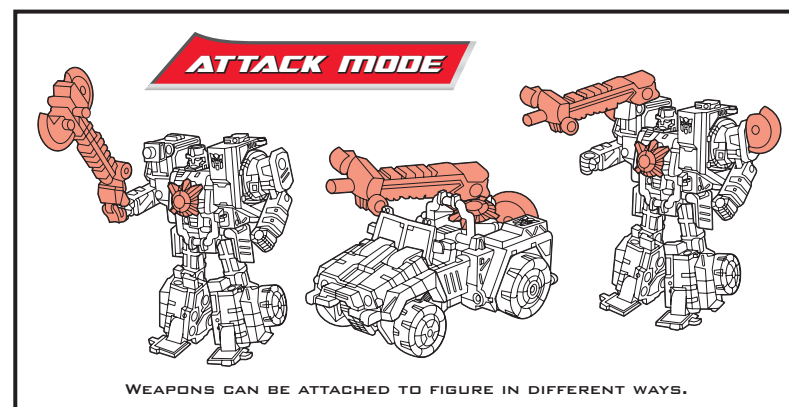

© 2007 DreamWorks LLC and Paramount Pictures Corporation
© 2007 Hasbro. All Rights Reserved.
TM & © denote U.S. Trademarks.
Manufactured under license from Tomly Company, Ltd.

DREAMWORKS
PICTURES

Not suitable for children under 3 years because of small parts - choking hazard.

TRANSFORMERS.COM

P/N 6748280000

Some poses may require hand support.